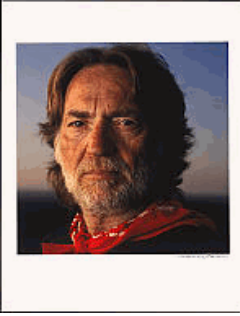

WILLIE NELSON

Artist: Michael O'Brien
1989 (printed 2009)
Chromogenic print
Image: 38.1 x 38.1cm (15 x 15")
Sheet: 55.9 x 43.1cm (22 x 16 15/16")
National Portrait Gallery, Smithsonian Institution
NPG.2009.23