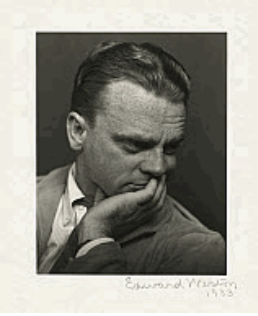

JAMES CAGNEY

Artist: Edward Henry Weston

1933

Gelatin silver print

Image/Sheet: 11.7 x 9.2cm (4 5/8 x 3 5/8")

Mount: 27.8 x 22.8cm (10 15/16 x 9")

National Portrait Gallery, Smithsonian Institution

NPG.93.347