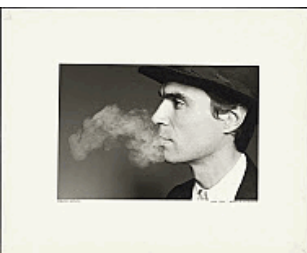

DAVID BYRNE

Artist: Marcia Resnick

1981

Gelatin silver print

Image: 21.8 x 32.5 cm (8 9/16 x 12 13/16")

Sheet: 40.4 x 50.4 cm (15 7/8 x 19 13/16")

National Portrait Gallery, Smithsonian Institution

NPG.2011.106