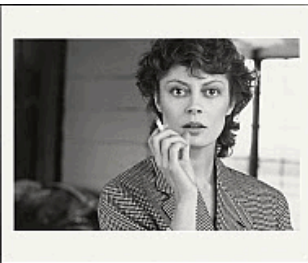

Artist: Herb Greene

1972 (printed 2005)

Gelatin silver print

Image: 46.3 x 38.3cm (18 1/4 x 15 1/16")

Sheet: 55.5 x 45.3cm (21 7/8 x 17 13/16")

National Portrait Gallery, Smithsonian Institution

NPG.2007.265