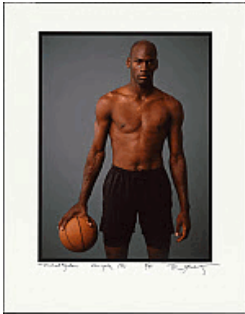

MICHAEL JORDAN
Artist: Annie Leibovitz
1991
Cibachrome print
Image: 36.5 x 27.5 cm (14 3/8 x 10 13/16")
Sheet: 50.8 x 40 cm (20 x 15 3/4")
National Portrait Gallery, Smithsonian Institution
NPG.2009.95