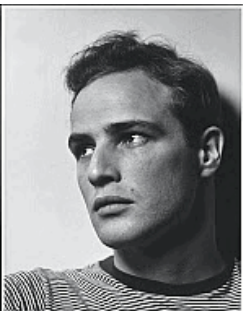

HUMPHREY BOGART

Artist: Philippe Halsman

1944

Gelatin silver print

Image: 11.3 x 8.6cm (4 7/16 x 3 3/8")

Mat: 45.7 x 35.6cm (18 x 14")

National Portrait Gallery, Smithsonian Institution

NPG.85.11

MARLON BRANDO

Artist: Philippe Halsman

1950 (printed later)

Gelatin silver print

Image: 34.4 x 26.8cm (13 9/16 x 10 9/16")

Sheet: 35.4 x 27.6cm (13 15/16 x 10 7/8")

National Portrait Gallery, Smithsonian Institution